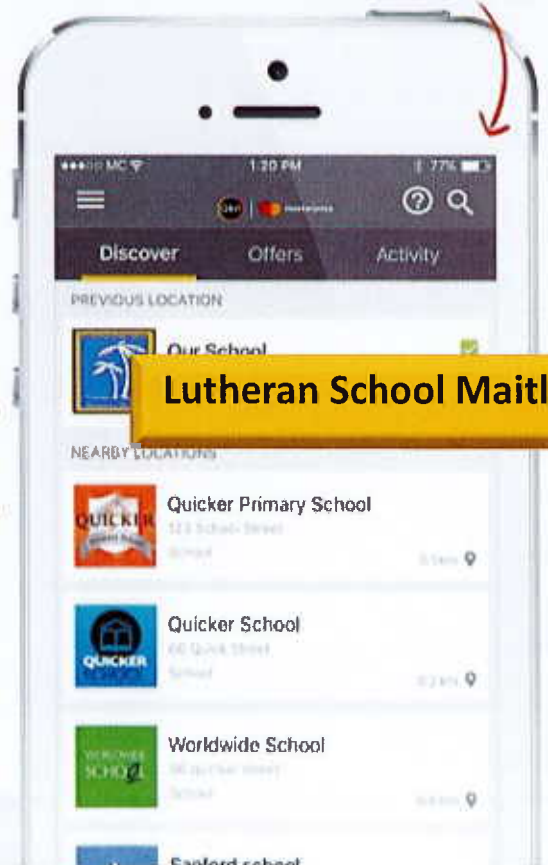

Lutheran School Maitland